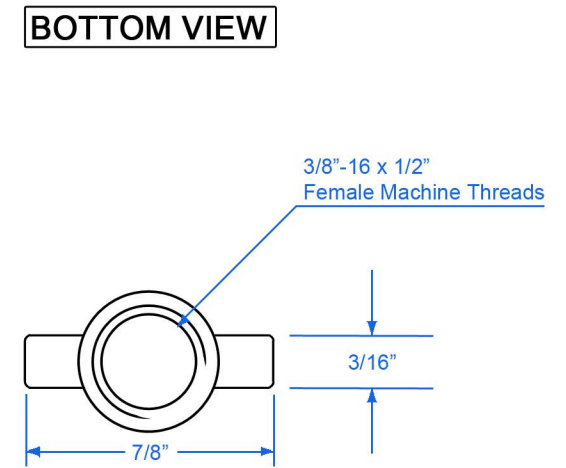

### Notes:

Doc's® 3/8"-16 female threaded eye coupling with 1/4" thru hole on flat.  
 (For tension applications in dry, interior locations only)  
 Distributed by Doc's Industries, Inc. Simi Valley, CA 93063

Product Information

**DOC'S INDUSTRIES, INC.**

Doc's Industries, Inc. 4121 Guardian St. Simi Valley, CA 93063  
 www.docindustries.com Phone: 800-544-8706

Part Number: **EC38**

Title: Female Eye Coupling for 3/8"-16 threaded rod with 1/4" thru hole on eyelet.