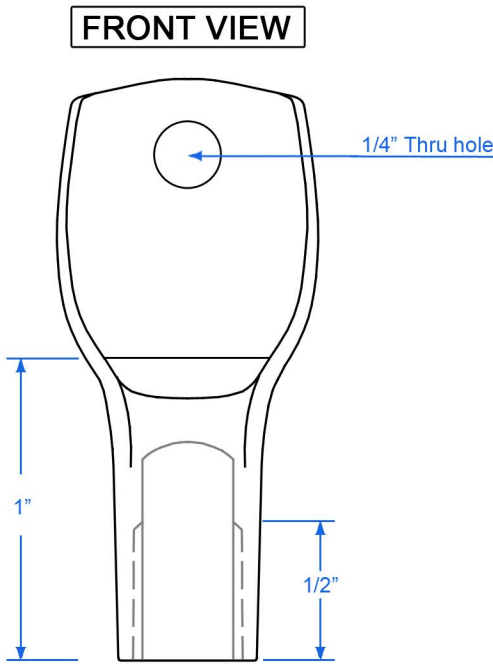

### Notes:

Doc's® 3/8"-16 female threaded eye coupling with 1/4" thru hole on flat.  
 (For tension applications in dry, interior locations only)  
 Distributed by Doc's Industries, Inc. Simi Valley, CA 93063

Product Information

**DOC'S INDUSTRIES, INC.**

Doc's Industries, Inc. 4121 Guardian St. Simi Valley, CA 93063  
 www.docindustries.com Phone: 800-544-8706

Part Number: **EC38**

Title: Female Eye Coupling for 3/8"-16 threaded rod with 1/4" thru hole on eyelet.