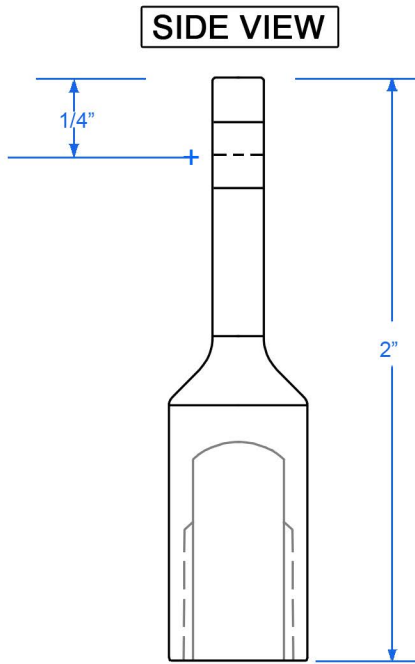

### Notes:

Doc's® 3/8"-16 female threaded eye coupling with 1/4" thru hole on flat.  
 (For tension applications in dry, interior locations only)  
 Distributed by Doc's Industries, Inc. Simi Valley, CA 93063

Product Information

**DOC'S INDUSTRIES, INC.**

Doc's Industries, Inc. 4121 Guardian St. Simi Valley, CA 93063  
 www.docindustries.com Phone: 800-544-8706

Part Number: **EC38**

Title: Female Eye Coupling for 3/8"-16 threaded rod with 1/4" thru hole on eyelet.