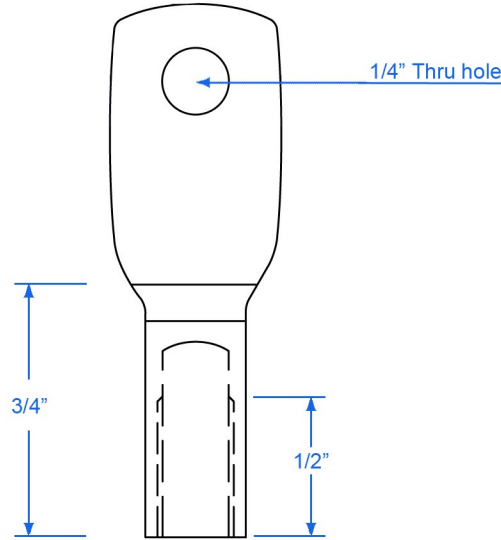

# Product Submittal Sheet

**SIDE VIEW**

**FRONT VIEW**

**BOTTOM VIEW**

**Notes:**

Doc's® 1/4"-20 female threaded eye coupling with 1/4" thru hole on flat.  
 (For tension applications in dry, interior locations only)  
 Distributed by Doc's Industries, Inc. Simi Valley, CA 93063

Material	Mild Carbon Steel
Finish	RoHS Compliant Silver Zinc Cr3+
Origin	Designed in California, Made in China
Load Rating	N/A
Certification	REACH & ARRA Compliant
Pkg. Qty.	100 pcs per box, 10 x 100 pcs per carton
UPC	707129860859

**DOC'S INDUSTRIES, INC.**

Doc's Industries, Inc. 4121 Guardian St. Simi Valley, CA 93063  
 www.docindustries.com Phone: 800-544-8706

Part Number:

**EC14**

Title: Female Eye Coupling for 1/4"-20 threaded rod with 1/4" thru hole on eyelet.

Date: 9/12/2023

Drawn by: RO

Drawing Number: 860859

Sheet 1 of 1