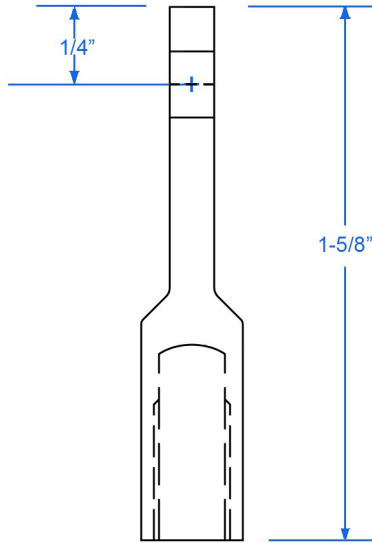

# Product Submittal Sheet

**SIDE VIEW**

**FRONT VIEW**

**BOTTOM VIEW**

**Notes:**

Doc's® 1/4"-20 female threaded eye coupling with 1/4" thru hole on flat.  
 (For tension applications in dry, interior locations only)  
 Distributed by Doc's Industries, Inc. Simi Valley, CA 93063

Material	Mild Carbon Steel
Finish	RoHS Compliant Silver Zinc Cr3+
Origin	Designed in California, Made in China
Load Rating	N/A
Certification	REACH & ARRA Compliant
Pkg. Qty.	100 pcs per box, 10 x 100 pcs per carton
UPC	707129860859

**DOC'S INDUSTRIES, INC.**

Doc's Industries, Inc. 4121 Guardian St. Simi Valley, CA 93063  
 www.docindustries.com Phone: 800-544-8706

Part Number:

**EC14**

Title: Female Eye Coupling for 1/4"-20 threaded rod with 1/4" thru hole on eyelet.

Date: 9/12/2023

Drawn by: RO

Drawing Number: 860859

Sheet 1 of 1