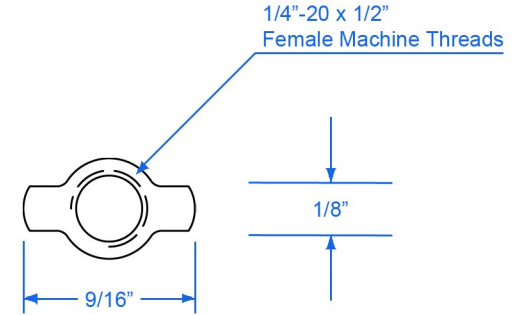

# Product Submittal Sheet

**SIDE VIEW**

**FRONT VIEW**

**BOTTOM VIEW**

**Notes:**

Doc's® 1/4"-20 female threaded eye coupling with 1/4" thru hole on flat.  
 (For tension applications in dry, interior locations only)  
 Distributed by Doc's Industries, Inc. Simi Valley, CA 93063

Material	Mild Carbon Steel
Finish	RoHS Compliant Silver Zinc Cr3+
Origin	Designed in California, Made in China
Load Rating	N/A
Certification	REACH & ARRA Compliant
Pkg. Qty.	100 pcs per box, 10 x 100 pcs per carton
UPC	707129860859

**DOC'S INDUSTRIES, INC.**

Doc's Industries, Inc. 4121 Guardian St. Simi Valley, CA 93063  
 www.docindustries.com Phone: 800-544-8706

Part Number:

**EC14**

Title: Female Eye Coupling for 1/4"-20 threaded rod with 1/4" thru hole on eyelet.