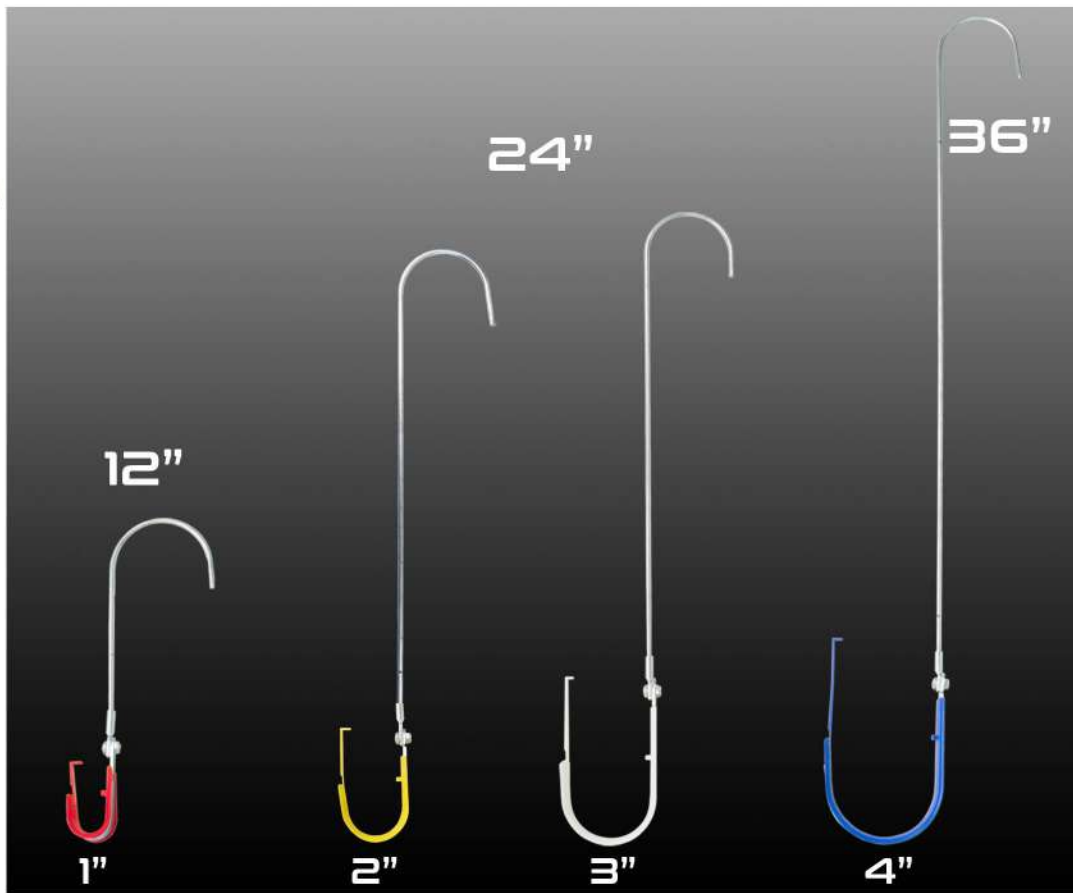

## FEATURES

- Improves safety
- Built-in snap-lock latch
- Plenum rated
- HPH J-Hooks available in: 1", 2", 3" & 4"
- Available in 1, 2 & 3 ft. lengths
- Colors: White, Black, Blue, Red, Green & Yellow

Snap-lock latch

Part #:  
Quic Stic

# Temporary Cable Support

Part #: TCS-HPH32-BK-24

Part No.	J-Hook Size	Color	Description	H	L
TCS-HPH16-12	1"	White	J-Hook assembled to grappling hook	3.5"	12"
TCS-HPH16-24	1"	White	J-Hook assembled to grappling hook	3.5"	24"
TCS-HPH16-36	1"	White	J-Hook assembled to grappling hook	3.5"	36"
TCS-HPH32-12	2"	White	J-Hook assembled to grappling hook	4.5"	12"
TCS-HPH32-24	2"	White	J-Hook assembled to grappling hook	4.5"	24"
TCS-HPH32-36	2"	White	J-Hook assembled to grappling hook	4.5"	36"
TCS-HPH48-12	3"	White	J-Hook assembled to grappling hook	6.5"	12"
TCS-HPH48-24	3"	White	J-Hook assembled to grappling hook	6.5"	24"
TCS-HPH48-36	3"	White	J-Hook assembled to grappling hook	6.5"	36"
TCS-HPH64-12	4"	White	J-Hook assembled to grappling hook	7"	12"
TCS-HPH64-24	4"	White	J-Hook assembled to grappling hook	7"	24"
TCS-HPH64-36	4"	White	J-Hook assembled to grappling hook	7"	36"