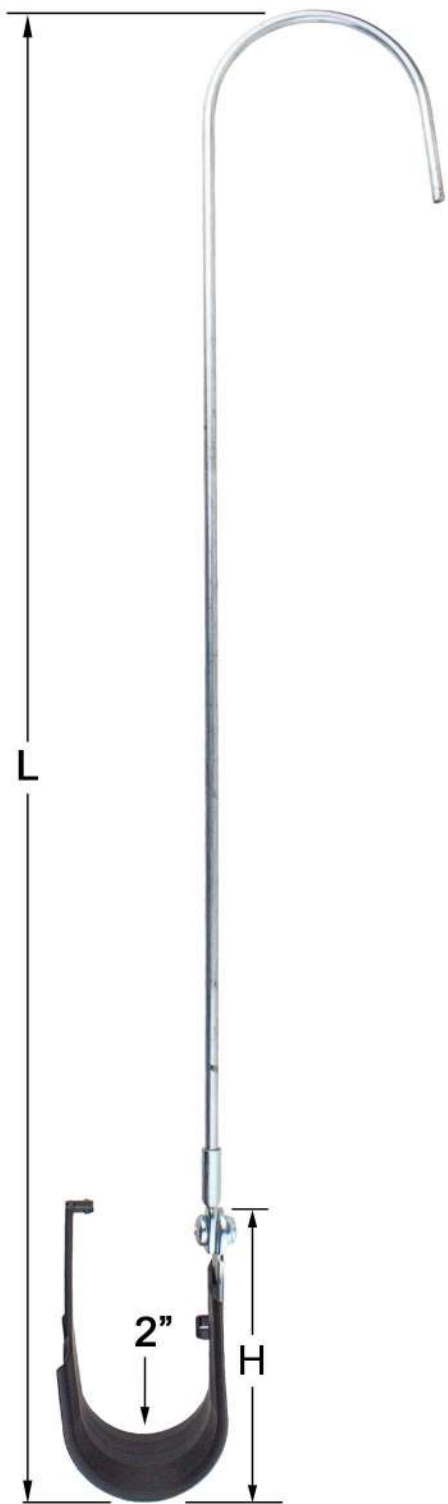

Temporary Cable Support

Part #: TCS-HPH32-BK-24