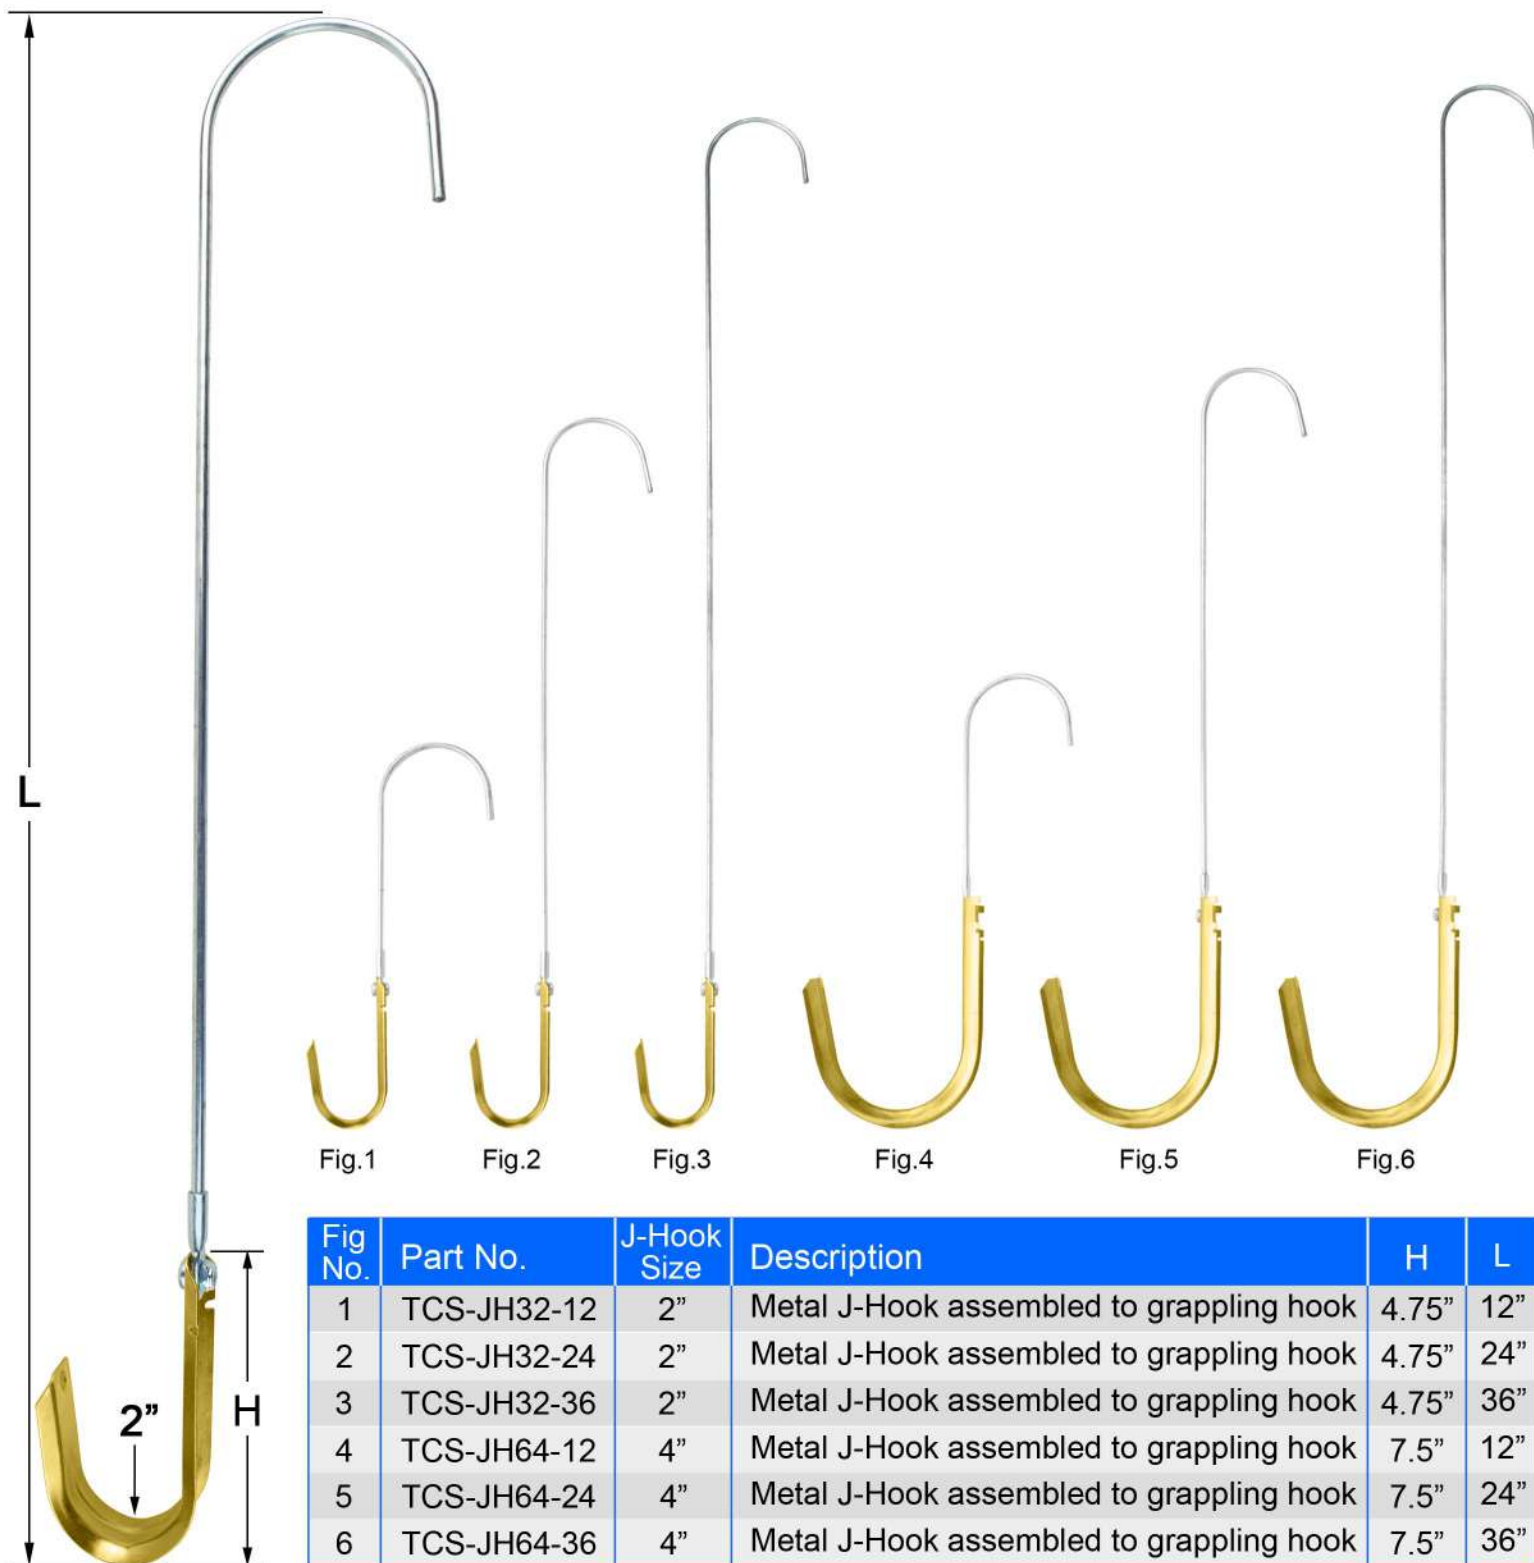

Temporary Cable Support

Fig.1

Fig.2

Fig.3

Fig.4

Fig.5

Fig.6

Fig No.	Part No.	J-Hook Size	Description	H	L
1	TCS-JH32-12	2"	Metal J-Hook assembled to grappling hook	4.75"	12"
2	TCS-JH32-24	2"	Metal J-Hook assembled to grappling hook	4.75"	24"
3	TCS-JH32-36	2"	Metal J-Hook assembled to grappling hook	4.75"	36"
4	TCS-JH64-12	4"	Metal J-Hook assembled to grappling hook	7.5"	12"
5	TCS-JH64-24	4"	Metal J-Hook assembled to grappling hook	7.5"	24"
6	TCS-JH64-36	4"	Metal J-Hook assembled to grappling hook	7.5"	36"

Part #: TCS-JH32-24

© 2020 Doc's Industries, Inc. All Rights Reserved