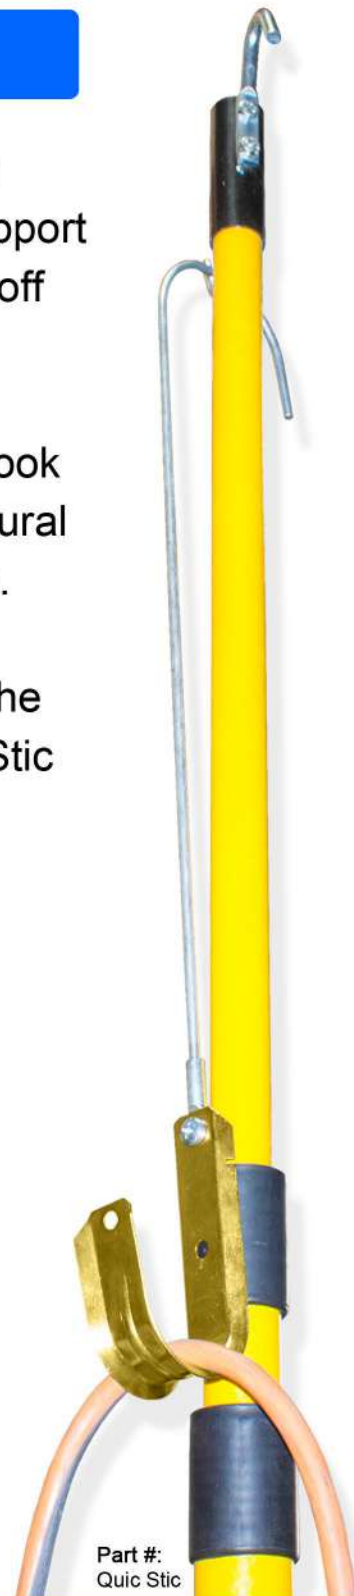

NEW!

Temporary Cable Support

Part #: TCS-JH32-24

BENEFITS

- Specially designed as a reusable, temporary support to keep cables & cords off the ground.
- 3" diameter grappling hook fits over standard structural members such as joists.
- Install & uninstall from the ground using the Quic Stic telescoping pole tool (pictured).

FEATURES

- Improves safety
- All metal construction
- J-Hooks available in: 2" & 4"
- Available in 1, 2 & 3 ft. lengths

Part #:
Quic Stic

© 2020 Doc's Industries, Inc. All Rights Reserved

Simi Valley, CA 93063