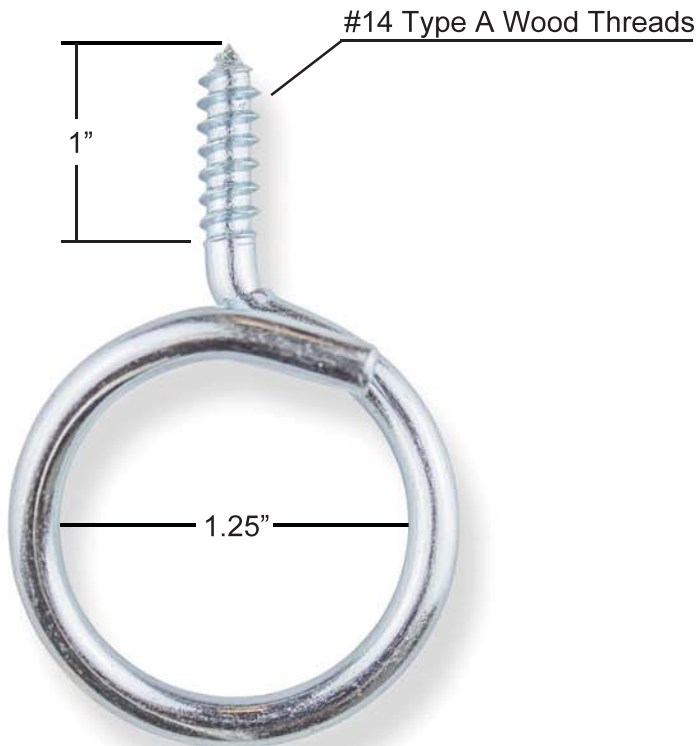

FRONT VIEW

1-1/4" Diameter Loop Bridle Ring with
1" x #14 Type A Wood Screw Threads.
Used to support communication cables & other non data
sensitive cables & wires.
Packaged 100 pcs per box

DOC'S INDUSTRIES, INC.

1-1/4" Diameter Bridle Ring with
1" x #14 Type A Wood Screw Threads

RO