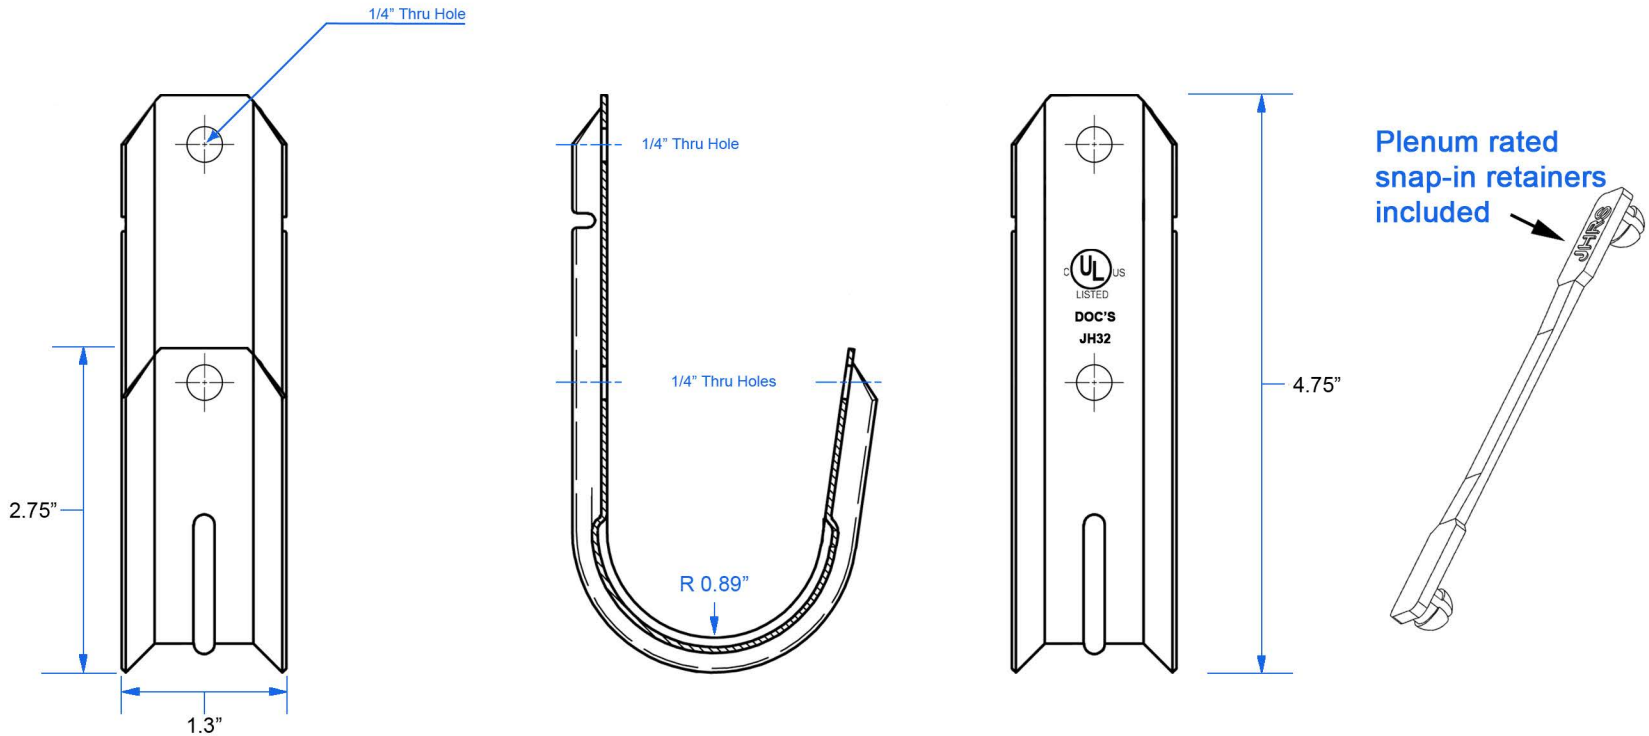

Product Submittal Sheet

Notes:

Doc's® Item No.: JH32 - 2" Metal J-Hook with included retainer strap & 1/4" thru hole.
 UL load rating is based on a 3 to 1 safety factor. Ultimate Load rating is to failure point.
 Complies with UL® 2043 and is suitable for use in air handling plenum spaces.
 Optimal support for high performance data cables such as Cat 5e, Cat 6, Cat 6A and Cat 7.

A MITUTOYO CONTOUR TRACER CV-524 WAS USED TO TRACE THE ACTUAL CROSS-SECTION CONTOUR OF THE J-HOOK. BEND RADIUS WAS FIT TO THE RAW DATA TO SIMULATE THE CONTACT OF THE CABLES IN THE J-HOOK.

Material	Steel
Finish	Yellow Zinc
Origin	Designed in California, Made in China
UL Load	17 lbs. / 3.82 N
Application	Direct fastening / Wall mount
Certification	cULus, Plenum Rated, TIA Compliant, Q-Plus
Pkg. Qty.	100 pcs per box
UPC	680283920648