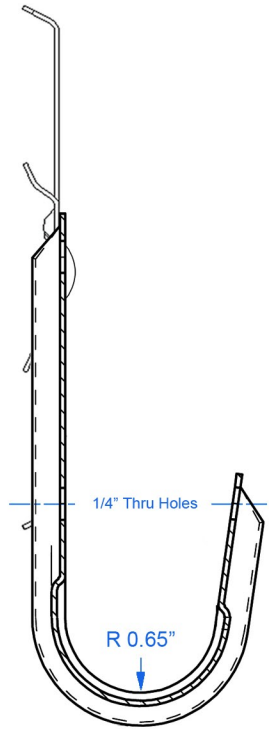

Product Submittal Sheet

For use with #12 GA ceiling wire or 1/4"-20 threaded rod

Plenum rated snap-in retainers included

Notes:

Doc's® Item No.: JH21W - 1-5/16" Metal J-Hook with included retainer strap assembled to W34 batwing clip for #12 GA ceiling wire or 1/4"-20 threaded rod. UL load rating is based on a 3 to 1 safety factor. Ultimate Load rating is to failure point. Complies with UL® 2043 and is suitable for use in air handling plenum spaces. Optimal support for high performance data cables such as Cat 5e, Cat 6, Cat 6A and Cat 7.

NOTE: Actual cable capacity may vary due to CAT cable outside diameter variances by type and manufacturer. Consult with the cable manufacturer to insure the correct cable outside diameter is being used during calculations.

A MITUTOYO CONTOUR TRACER CV-524 WAS USED TO TRACE THE ACTUAL CROSS-SECTION CONTOUR OF THE J-HOOK. BEND RADIUS WAS FIT TO THE RAW DATA TO SIMULATE THE CONTACT OF THE CABLES IN THE J-HOOK.

Material	Steel
Finish	Yellow Zinc
Origin	Designed in California, Made in China
UL Load	17 lbs. / 3.82 N
Application	#12 GA wire or 1/4"-20 threaded rod
Certification	cULus, Plenum Rated, TIA Compliant, Q-Plus
Pkg. Qty.	100 pcs per box
UPC	680283920495

Cable Capacity					
Part No.	Area	Dia.	CAT5e	CAT6	CAT6a
JH12	0.61 in ²	3/4"	16	10	2 - 4
JH21	1.86 in ²	1-5/16"	50	32	7 - 15
JH32	3.97 in ²	2"	80	50	20 - 30
JH64	14.57 in ²	4"	300	220	80 - 120

Doc's Industries, Inc. 4121 Guardian St. Simi Valley, CA 93063
www.docindustries.com Phone: 800-544-8706