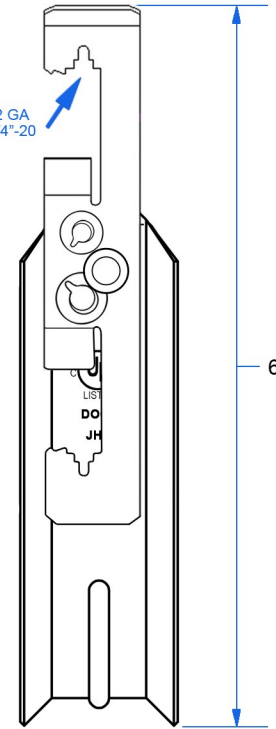

Product Submittal Sheet

For use with #12 GA ceiling wire or 1/4"-20 threaded rod

Plenum rated snap-in retainers included

Notes:

Doc's® Item No.: JH21W - 1-5/16" Metal J-Hook with included retainer strap assembled to W34 batwing clip for #12 GA ceiling wire or 1/4"-20 threaded rod. UL load rating is based on a 3 to 1 safety factor. Ultimate Load rating is to failure point. Complies with UL® 2043 and is suitable for use in air handling plenum spaces. Optimal support for high performance data cables such as Cat 5e, Cat 6, Cat 6A and Cat 7.

A MITUTOYO CONTOUR TRACER CV-524 WAS USED TO TRACE THE ACTUAL CROSS-SECTION CONTOUR OF THE J-HOOK. BEND RADIUS WAS FIT TO THE RAW DATA TO SIMULATE THE CONTACT OF THE CABLES IN THE J-HOOK.

Material	Steel
Finish	Yellow Zinc
Origin	Designed in California, Made in China
UL Load	17 lbs. / 3.82 N
Application	#12 GA wire or 1/4"-20 threaded rod
Certification	cULus, Plenum Rated, TIA Compliant, Q-Plus
Pkg. Qty.	100 pcs per box
UPC	680283920495

Cable Capacity					
Part No.	Area	Dia.	CAT5e	CAT6	CAT6a
JH12	0.61 in ²	3/4"	16	10	2 - 4
JH21	1.86 in ²	1-5/16"	50	32	7 - 15
JH32	3.97 in ²	2"	80	50	20 - 30
JH64	14.57 in ²	4"	300	220	80 - 120

Doc's Industries, Inc. 4121 Guardian St. Simi Valley, CA 93063
www.docindustries.com Phone: 800-544-8706