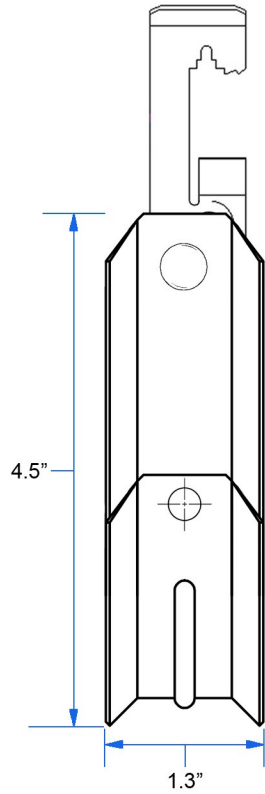

Product Submittal Sheet

For use with #12 GA ceiling wire or 1/4"-20 threaded rod

Plenum rated snap-in retainers included

Notes:

Doc's® Item No.: JH21W - 1-5/16" Metal J-Hook with included retainer strap assembled to W34 batwing clip for #12 GA ceiling wire or 1/4"-20 threaded rod. UL load rating is based on a 3 to 1 safety factor. Ultimate Load rating is to failure point. Complies with UL® 2043 and is suitable for use in air handling plenum spaces. Optimal support for high performance data cables such as Cat 5e, Cat 6, Cat 6A and Cat 7.

NOTE: Actual cable capacity may vary due to CAT cable outside diameter variances by type and manufacturer. Consult with the cable manufacturer to insure the correct cable outside diameter is being used during calculations.

A MITUTOYO CONTOUR TRACER CV-524 WAS USED TO TRACE THE ACTUAL CROSS-SECTION CONTOUR OF THE J-HOOK. BEND RADIUS WAS FIT TO THE RAW DATA TO SIMULATE THE CONTACT OF THE CABLES IN THE J-HOOK.

Material	Steel
Finish	Yellow Zinc
Origin	Designed in California, Made in China
UL Load	17 lbs. / 3.82 N
Application	#12 GA wire or 1/4"-20 threaded rod
Certification	cULus, Plenum Rated, TIA Compliant, Q-Plus
Pkg. Qty.	100 pcs per box
UPC	680283920495

Cable Capacity					
Part No.	Area	Dia.	CAT5e	CAT6	CAT6a
JH12	0.61 in ²	3/4"	16	10	2 - 4
JH21	1.86 in ²	1-5/16"	50	32	7 - 15
JH32	3.97 in ²	2"	80	50	20 - 30
JH64	14.57 in ²	4"	300	220	80 - 120

Doc's Industries, Inc. 4121 Guardian St. Simi Valley, CA 93063
www.docindustries.com Phone: 800-544-8706